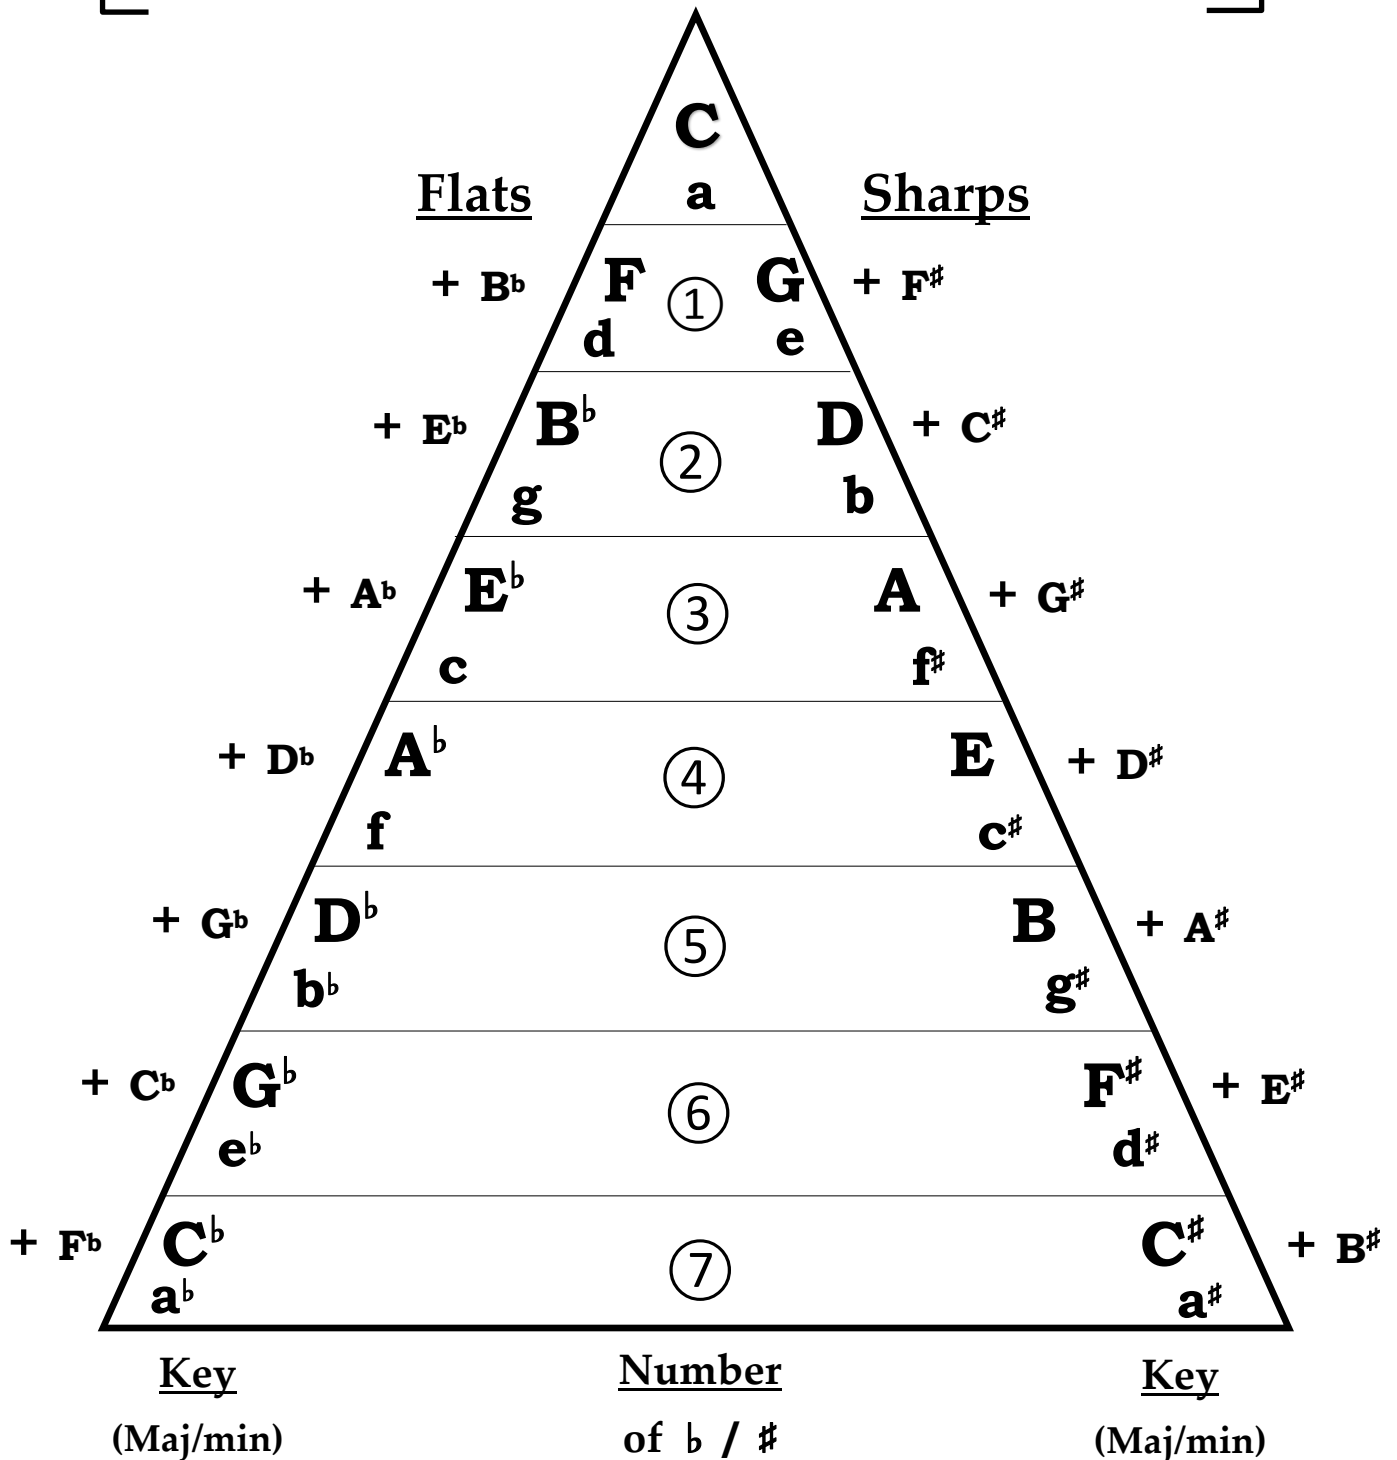

Pyramid of Perfect 5ths

The relative minor starts on the M6 scale degree of a major key.

The last # is the M7 of a Major key.

The last # is the M2 of a minor key.

The last b is the P4 of a Major key.

The last b is the m6 of a minor key.